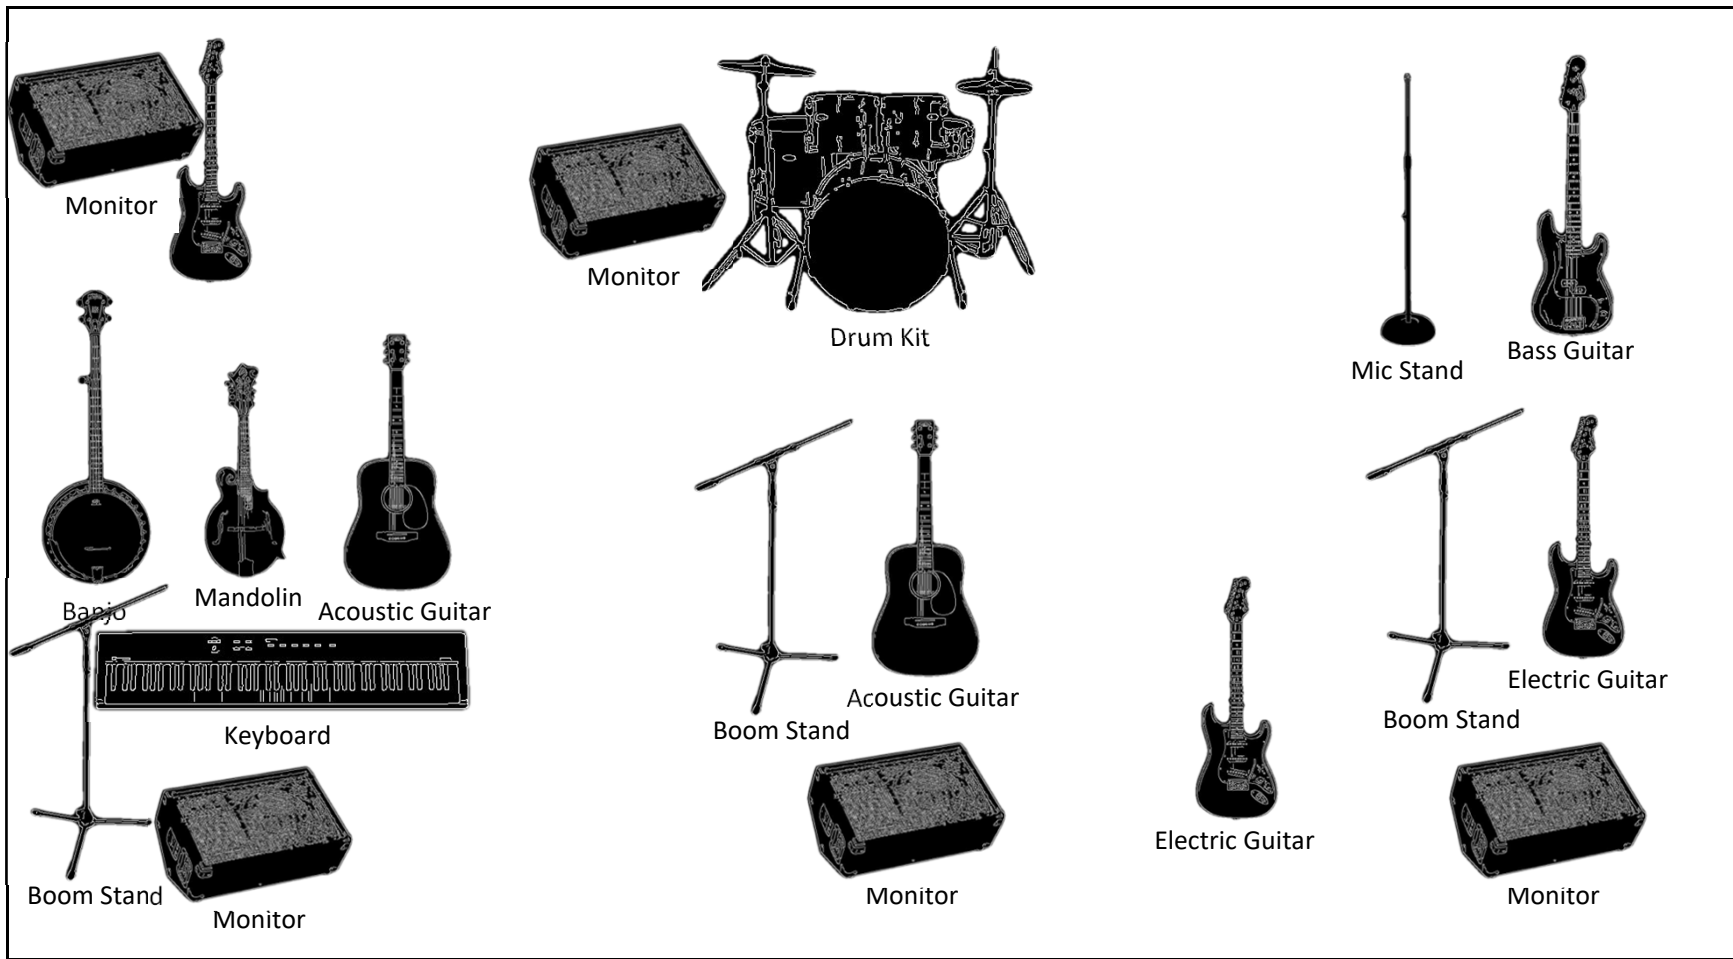

Stage Plot

Inputs

1	Keyboard Vocals	9	Lead Guitar	17	
2	Lead Vocals	10	Pedal Steel Guitar	18	
3	Guitar Vocals	11	Drum Sub Mix	19	
4	Pedal Steel Vocals	12	Bass Feed	20	
5	Drum Vocals	13	Guest Guitar Feed	21	
6	Bass Vocals	14		22	
7	Keyboard Instruments Feed	15		23	
8	Lead Vocals Guitar Feed	16		24	

Notes: Minimum 12 Inputs and 4 Outputs needed. 2X 20A Power required. Full PA, Mixer, Monitors, and Lighting available.